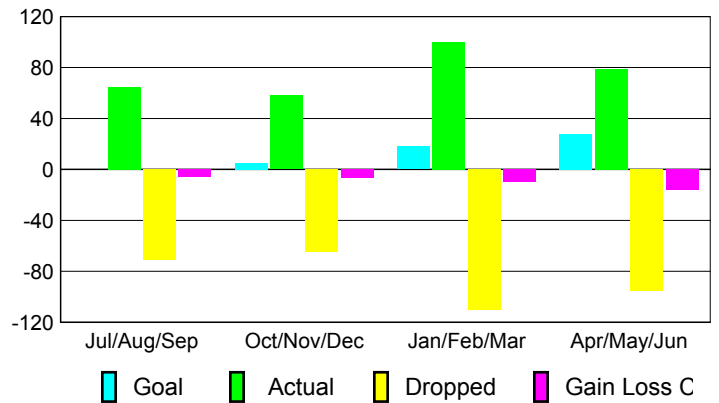

### Club Results 2009-2010

Goal, New, Dropped, Gain/Loss

## MEMBERSHIP

**Membership Results**  
2009-2010

**Membership**  
2008-2009

Month	Net Memb Goal	Actual New Memb	Actual Dropped Memb	Gain/Loss of Memb	Gain/Loss of Memb
Jul/Aug/Sep	0	65	-71	-6	0
Oct/Nov/Dec	5	58	-65	-7	-23
Jan/Feb/Mar	18	100	-110	-10	41
Apr/May/June	28	79	-95	-16	-26
<b>Totals</b>	<b>51</b>	<b>302</b>	<b>-341</b>	<b>-39</b>	<b>-8</b>

### Membership Results 2009-2010

Goal, New, Dropped, Gain/Loss

### Comparison of Club Gain/Loss

Current Year Compared to the Previous Year