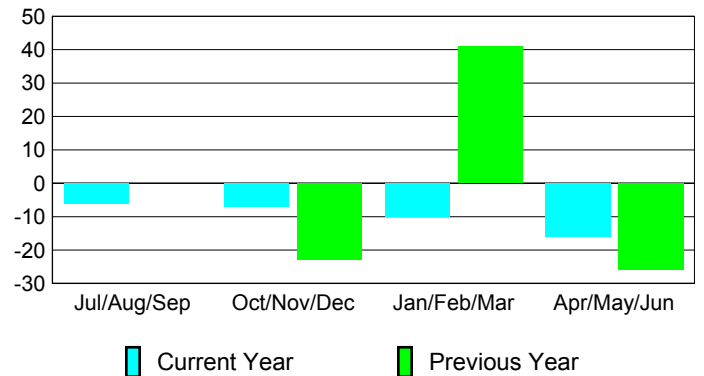

Comparison of Membership Gain/Loss

Current Year Compared to the Previous Year