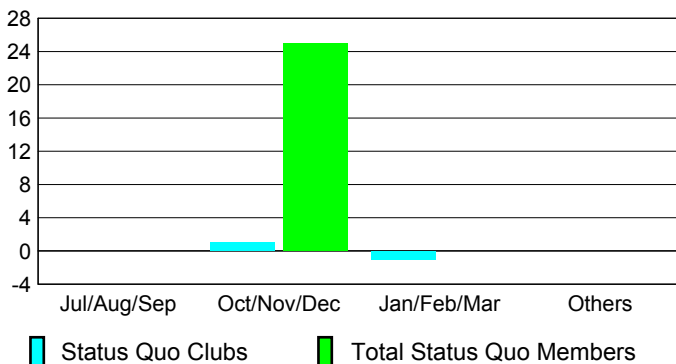

YTD Status Quo Clubs 2009-2010

Status Quo Clubs Compared to Status Quo Members